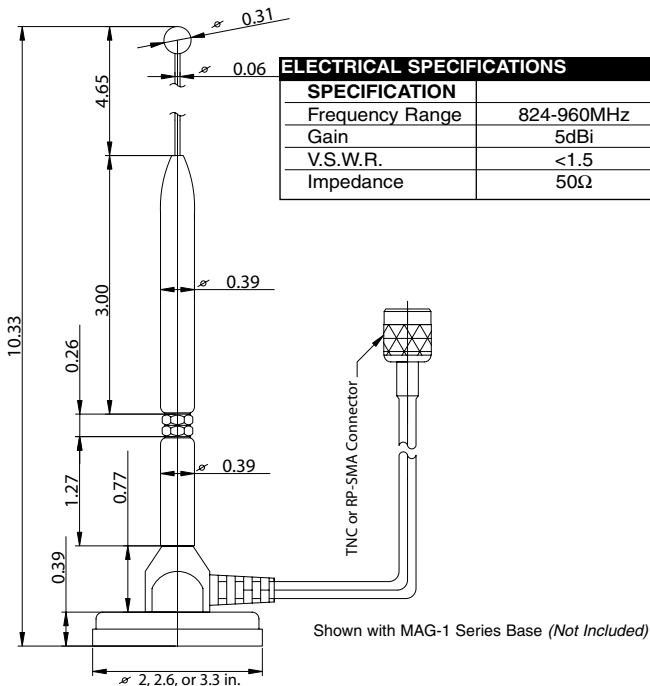

ANT-ELE-S01-006

Hi-Gain Whip-Element for Mag. 1 Bases

Other cable terminations available for volume orders.

For additional information, please contact Antenna Factor at 800-489-1634 or visit www.antennafactor.com.